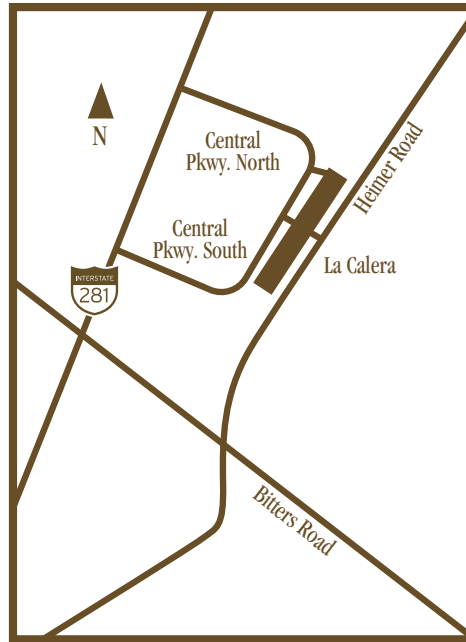

Take Hwy. 281 North. Take Bitters Road exit. Turn right on Bitters, Turn left on Heimer Road (at first light). We're on left side of Heimer Road at 403.

La Calera

APARTMENTS

210-489-4500

LaCalera@myapartmenthome.com