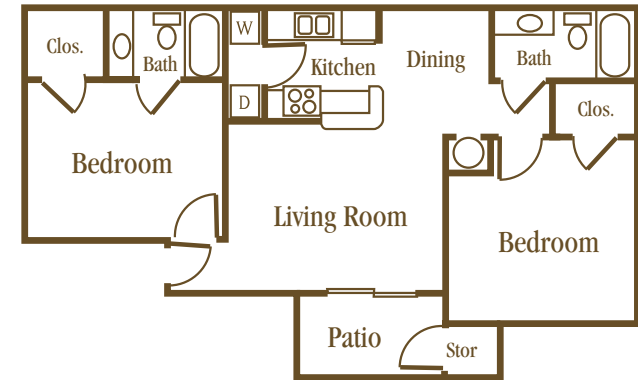

La Calera

APARTMENTS

An oasis of tranquility and style offering the convenience of great locality with the amenities you desire.

Interior:

- Ceiling Fans in all bedrooms
- Ceramic tile entry*
- Nine foot ceilings
- Vaulted ceilings*
- Intrusion alarms
- Mirrored wardrobe doors*
- Privacy locks and viewers
- Multiple telephone jacks
- Pre-wired for cable TV
- Individual water heaters
- Connections for washer/dryer
- Refrigerators with ice-makers
- Microwave ovens

*517 Square Feet**

This one bedroom floorplan has a built in dinette top, spacious living room and stackable washer/ dryer connections.

1 BEDROOM, 1 BATH

*761 Square Feet**

Full size washer/dryer connection

This one bedroom floorplan features entertainment center in living room, angled walls creating a unique look and center kitchen for a spacious and open feeling.

2 BEDROOM, 2 BATH

*905 Square Feet**

Full size washer/dryer connection

This two bedroom floorplan arrangement is designed for privacy and convenience with each bedroom complete with it's own walk-in closet.

* Square footage approximate.