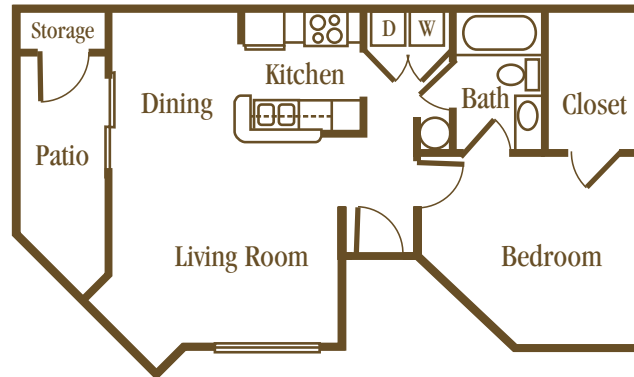

*517 Square Feet**

This one bedroom floorplan has a built in dinette top, spacious living room and stackable washer/ dryer connections.

1 BEDROOM, 1 BATH

*761 Square Feet**

Full size washer/dryer connection

This one bedroom floorplan features entertainment center in living room, angled walls creating a unique look and center kitchen for a spacious and open feeling.

2 BEDROOM, 2 BATH

*905 Square Feet**

Full size washer/dryer connection

This two bedroom floorplan arrangement is designed for privacy and convenience with each bedroom complete with it's own walk-in closet.

* Square footage approximate.