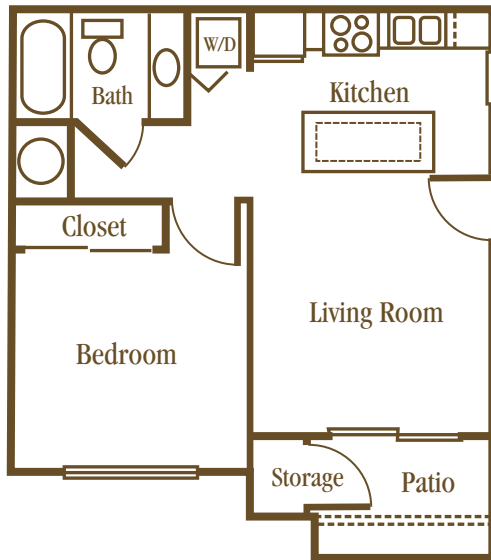

*517 Square Feet**

This one bedroom floorplan has a built in dinette top, spacious living room and stackable washer/ dryer connections.

1 BEDROOM, 1 BATH

*761 Square Feet**

Full size washer/dryer connection

This one bedroom floorplan features entertainment center in living room, angled walls creating a unique look and center kitchen for a spacious and open feeling.

2 BEDROOM, 2 BATH

*905 Square Feet**

Full size washer/dryer connection

This two bedroom floorplan arrangement is designed for privacy and convenience with each bedroom complete with it's own walk-in closet.

* Square footage approximate.